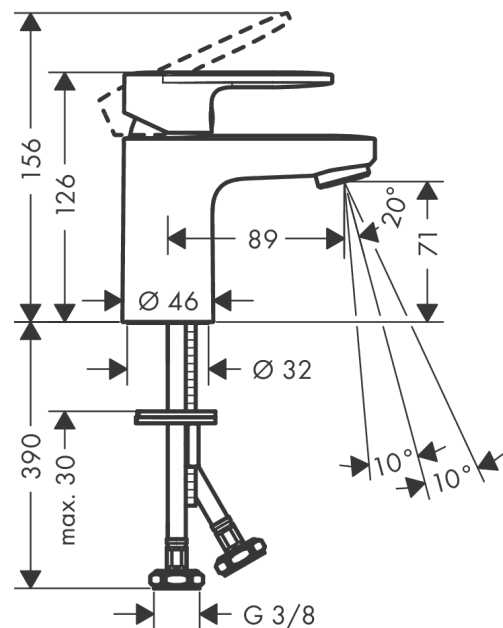

Vernis Blend

Single lever basin mixer 70 without waste set

Surfaces: **Matt Black** Article Number: **71558670**

Description

product features

- ComfortZone 70
- projection 89 mm
- spray type: normal spray
- swiveling spray former
- maximum flow rate at 3 bar: 5 l/min
- ceramic cartridge
- temperature limitation adjustable
- suitable for continuous flow water heaters
- connection type: G 3/8 connections
- connection dimension: DN15

Technology

Product image

Scale drawing

Flowchart

Vernis Blend

Single lever basin mixer 70 without waste set

Surfaces: **Matt Black** Article Number: **71558670**

Exploded Drawing

Year of production: >04/21

Vernis Blend

Single lever basin mixer 70 without waste set

Surfaces: **Matt Black** Article Number: **71558670**

Spare part list

Year of production: >04/21

Pos.	Description	Article Number	Price	PU
1	handle	93678670	-	-
2	screw cover	96338000	-	1
3	flange	93680670	-	-
4	nut	93681000	-	1
5	O-ring 24x1,5	98434000	-	1
6	cartridge, assy	97685000	-	1
7	locking screw for handle	95140000	-	1
8	seal	98865000	-	1
9	adapter for cartridge	98866000	-	1
10	O-ring 23x2	98398000	-	1
11	aerator swivelling M24x1 (5 l/min)	93834670	-	1
12	seal Ø 42	98722000	-	1
13	fixing set	96016000	-	1
14	connection hose 450 mm M8x0,75 G3/8	97206000	-	1
15	O-ring 7x1,5	98422000	-	1