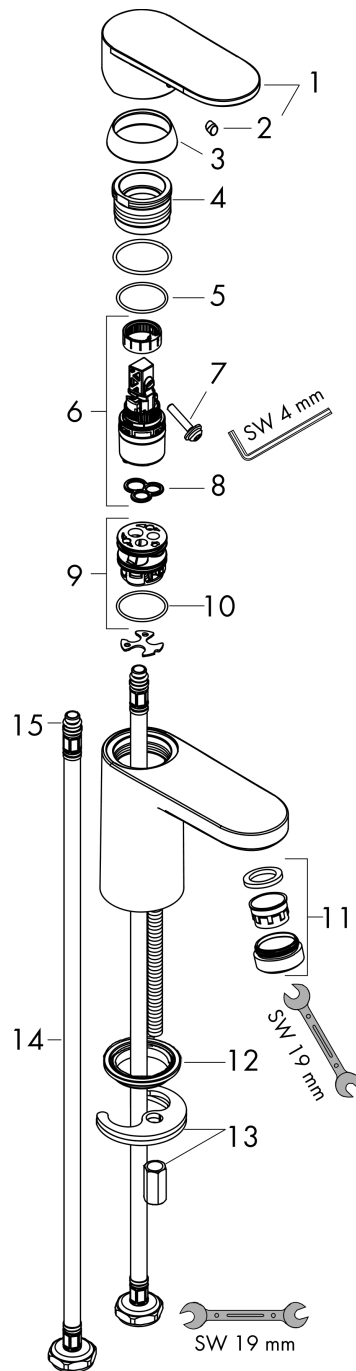

Vernis Blend

Single lever basin mixer 70 without waste set

Surfaces: **Matt Black** Article Number: **71558670**

Description

product features

- ComfortZone 70
- projection 89 mm
- spray type: normal spray
- swiveling spray former
- maximum flow rate at 3 bar: 5 l/min
- ceramic cartridge
- temperature limitation adjustable
- suitable for continuous flow water heaters
- connection type: G 3/8 connections
- connection dimension: DN15

Technology

Product image

Scale drawing

Flowchart

Vernis Blend

Single lever basin mixer 70 without waste set

Surfaces: **Matt Black** Article Number: **71558670**

Exploded Drawing

Year of production: >04/21

Vernis Blend

Single lever basin mixer 70 without waste set

Surfaces: **Matt Black** Article Number: **71558670**

Spare part list

Year of production: >04/21

Pos.	Description	Article Number	Price	PU
1	handle	93678670	-	-
2	screw cover	96338000	-	1
3	flange	93680670	-	-
4	nut	93681000	-	1
5	O-ring 24x1,5	98434000	-	1
6	cartridge, assy	97685000	-	1
7	locking screw for handle	95140000	-	1
8	seal	98865000	-	1
9	adapter for cartridge	98866000	-	1
10	O-ring 23x2	98398000	-	1
11	aerator swivelling M24x1 (5 l/min)	93834670	-	1
12	seal Ø 42	98722000	-	1
13	fixing set	96016000	-	1
14	connection hose 450 mm M8x0,75 G3/8	97206000	-	1
15	O-ring 7x1,5	98422000	-	1