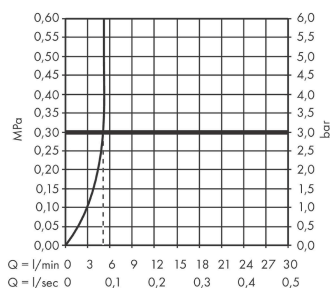

Vernis Blend

Single lever basin mixer 70 without waste set

Surfaces: **Matt Black** Article Number: **71558670**

Description

product features

- ComfortZone 70
- projection 89 mm
- spray type: normal spray
- swiveling spray former
- maximum flow rate at 3 bar: 5 l/min
- ceramic cartridge
- temperature limitation adjustable
- suitable for continuous flow water heaters
- connection type: G 3/8 connections
- connection dimension: DN15

Technology

Product image

Scale drawing

Flowchart

Vernis Blend

Single lever basin mixer 70 without waste set

Surfaces: **Matt Black** Article Number: **71558670**

Exploded Drawing